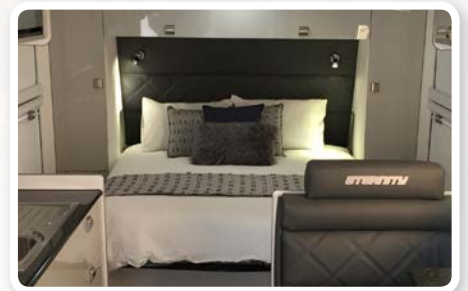

CHASSIS

- G&S Super Gal Chassis
- 4" Riser
- 6" Extended A Frame
- ALKO Enduro **OUTBACK** 3.7T Twin Shock Suspension
- 16" 265 x 75 Alloy Wheels
- Recessed D035 Coupling
- Stone Deflector
- Geni/Toolbox
- Rear Bumper With Spare Tyre
- Ally Pull Out Step

PLUMBING FEATURES

- 2x 95 Litre Water Tanks
- 1x Drinking Water Tank With Filter
- 1x 95 Litre Grey Water Tanks
- Fast Fill And Lockable Water Cap
- External Shower
- Gas Bayonet
- Top Load Washing Machine
- Thetford 2 Door 3-Way Fridge
- Recessed Swift 1x Electric 3x Gas Burner & Grill Cooker
- Thetford Porcelain Pan Toilet
- Swift Gas & Electric H.W.S

ELECTRICAL FEATURES

- Slimline Roof Air conditioner
- Digital Winegard Antenna
- CD/Radio/DVD
- 24 Inch 12 Volt Flat Screen TV
- 2x Outside Marine Speakers
- 2x Internal Speakers
- 2x 170 WATT Solar Panels
- 2x 120 AMP/HR Battery
- 3x Annexe Lights Door Side
- Flood Lights Front And Back
- Annexe Light And 12 Volt point To Offside
- Rear View Camera With Supplied Car Monitor
- External Power 12 Volt And TV Point
- Power Point, 12 Volt And USB Under Dinette
- Setec Battery Management System To OHC
- LED Light Over Sink And Vanity

Off Road Caravan

WEIGHTS

- Tare: 2,610kgs
- ATM: 3,500kgs
- Ball Weight: 120kgs