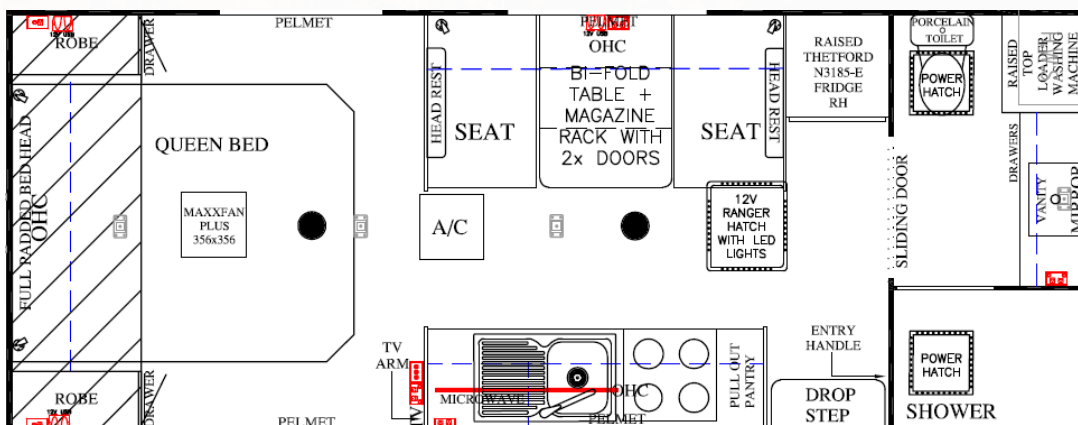

CHASSIS

- G&S Super Gal Chassis
- 4" Riser
- 6" Extended A Frame
- ALKO Enduro **OUTBACK** 3.7T Twin Shock Suspension
- 16" 265 x 75 Alloy Wheels
- Recessed D035 Coupling
- Stone Deflector
- Geni/Toolbox
- Rear Bumper With Spare Tyre
- Ally Pull Out Step

PLUMBING FEATURES

- 2x 95 Litre Water Tanks
- 1x Drinking Water Tank With Filter
- 1x 95 Litre Grey Water Tanks
- Fast Fill And Lockable Water Cap
- External Shower
- Gas Bayonet
- Top Load Washing Machine
- Thetford 2 Door 3-Way Fridge
- Recessed Swift 1x Electric 3x Gas Burner & Grill Cooker
- Thetford Porcelain Pan Toilet
- Swift Gas & Electric H.W.S

ELECTRICAL FEATURES

- Slimline Roof Air conditioner
- Digital Winegard Antenna
- CD/Radio/DVD
- 24 Inch 12 Volt Flat Screen TV
- 2x Outside Marine Speakers
- 2x Internal Speakers
- 2x 170 WATT Solar Panels
- 2x 120 AMP/HR Battery
- 3x Annexe Lights Door Side
- Flood Lights Front And Back
- Annexe Light And 12 Volt point To Offside
- Rear View Camera With Supplied Car Monitor
- External Power 12 Volt And TV Point
- Power Point, 12 Volt And USB Under Dinette
- Setec Battery Management System To OHC
- LED Light Over Sink And Vanity

Off Road Caravan

WEIGHTS

- Tare: 2,610kgs
- ATM: 3,500kgs
- Ball Weight: 120kgs