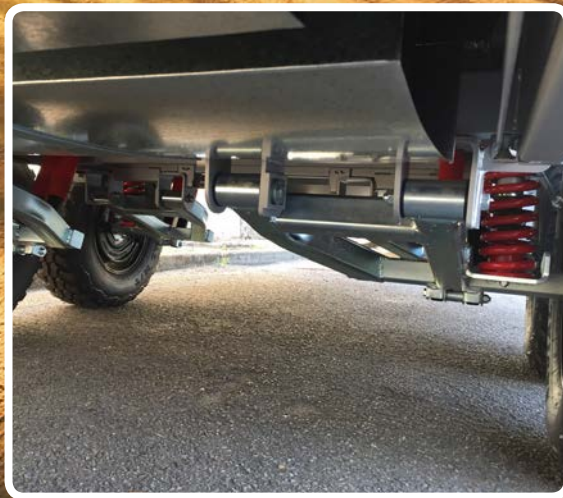

Vigilante

19'6" x 7'9"

Off Road

KEY FEATURES

- ALKO ENDURO Outback Suspension 3.7T With Dual Shockers
- 16" 265 X 75 Wheels
- Stone Deflector
- Geni/Toolbox
- D035 Coupling
- 2x Solar
- 2x Batteries
- 3x Water Tanks
- Grey Water Tank
- Outside Shower
- Rolled Bench Tops
- Pillow Top Mattress